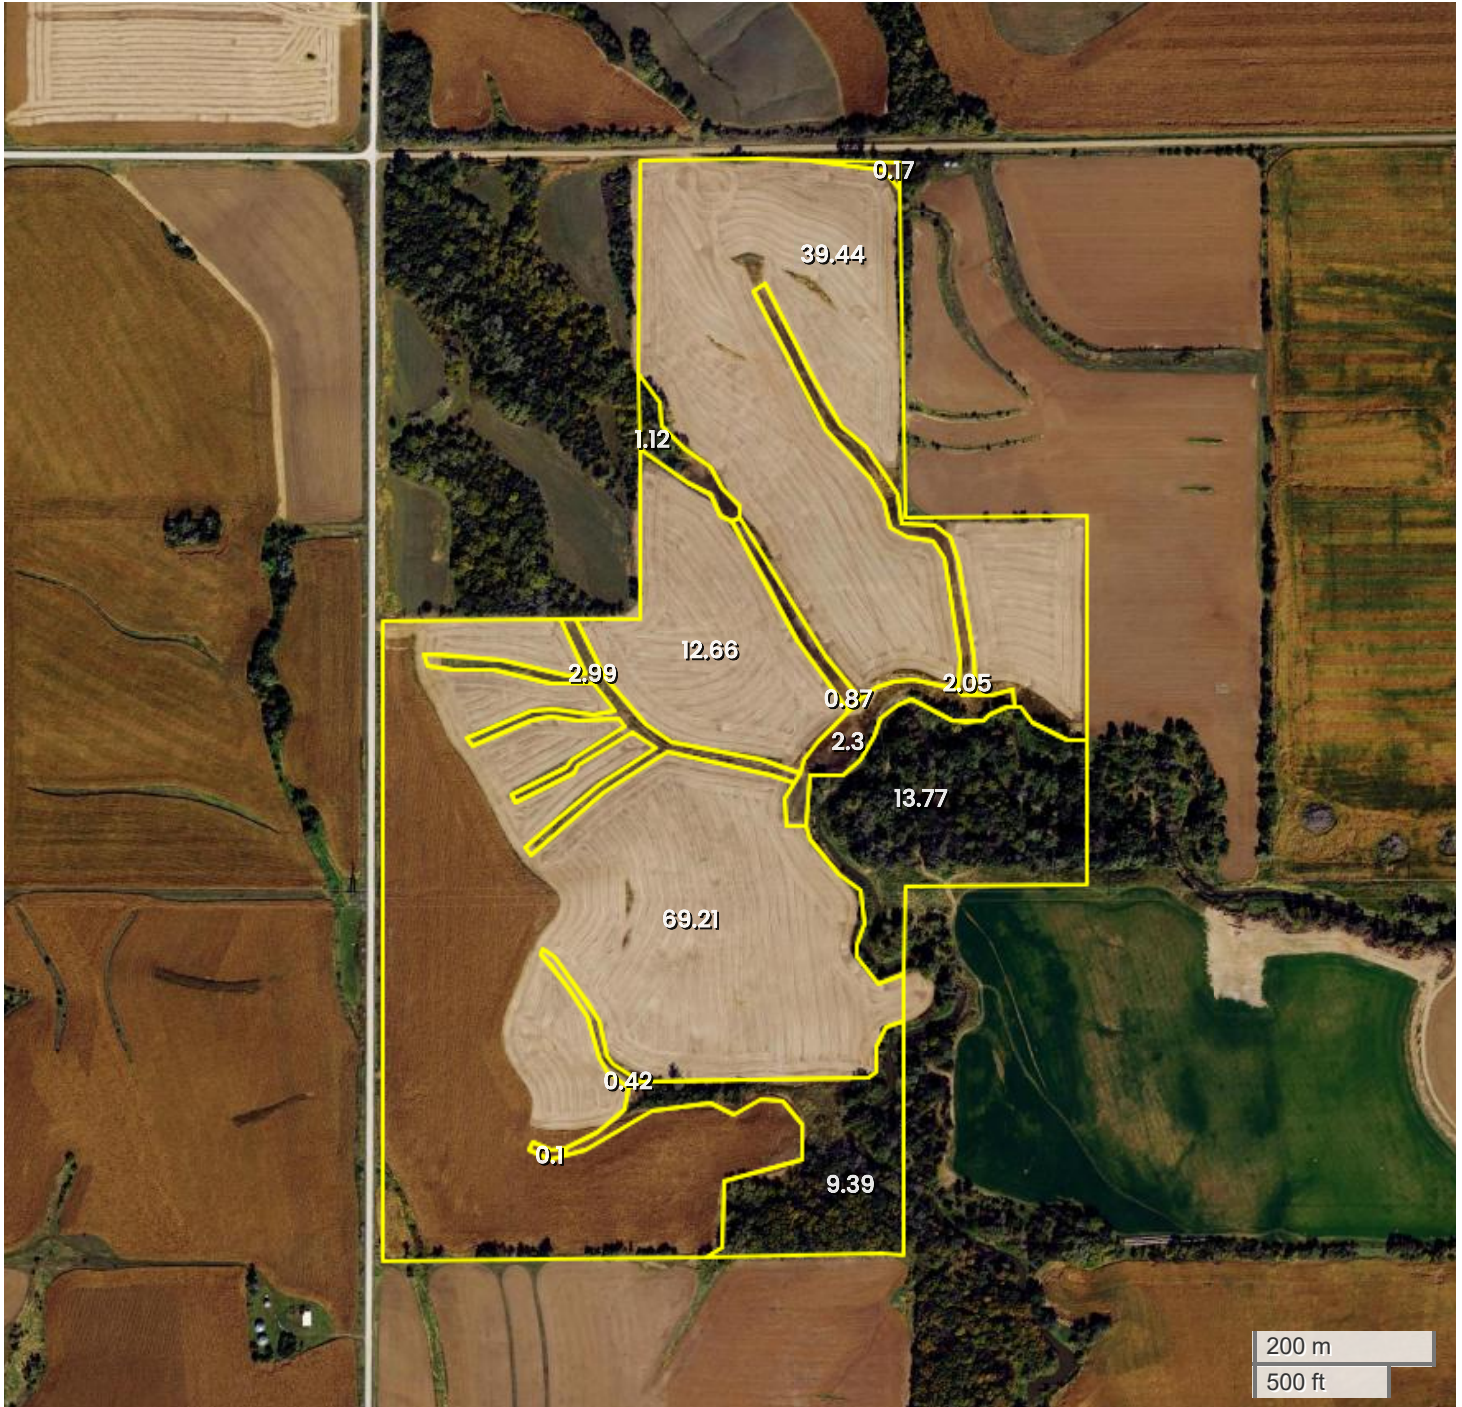

CASS COUNTY, IOWA FARM - AUCTION

AERIAL MAP

Center: 41.182031, -94.922634

30-74N-35W

Edna Township

Cass County, IA

FarmWorth, LLC makes no warranties, express or implied, regarding the accuracy of any information provided through FarmWorth.com. User is solely responsible for independently verifying all information prior to use and waives any claims against FarmWorth, LLC arising from inaccuracies in such information.